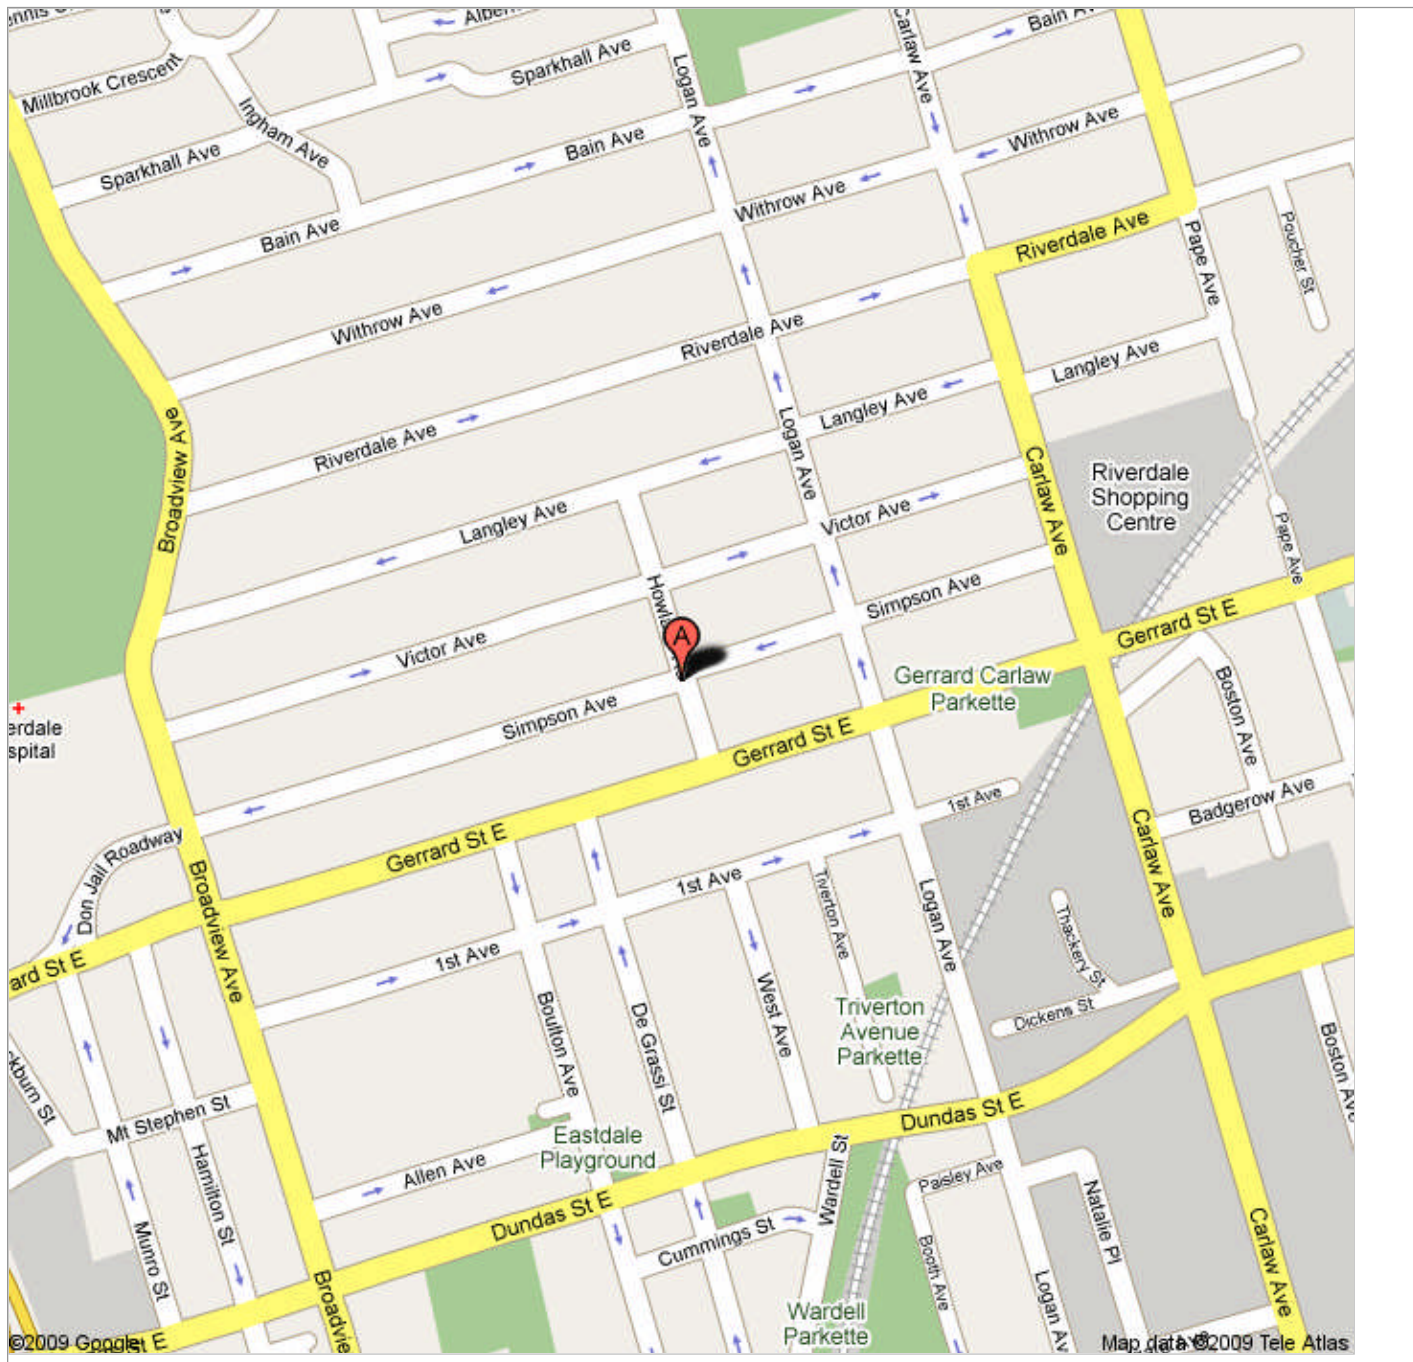

Address **115 Simpson Ave**
Toronto, ON
Canada

Get Google Maps on your phone
Text the word "GMAPS" to 466453

Metropolitan Community Church 115 Simpson Avenue, Toronto, ON M4K 1A1

MCC Toronto is at the southwest corner of Simpson Avenue and Howland Avenue. We are located one block east of Broadview and one block north of Gerrard. Simpson Avenue runs one-way westbound between Broadview and Logan.

Directions by Car:

MCC Toronto is in the Riverdale district of Toronto near Broadview Avenue and Gerrard Street. The church is located at the corner of Simpson and Howland Avenues. This intersection is one block west of Logan and one block north of Gerrard. Parking is strictly enforced -- be sure to read all parking restriction signs very carefully.

From Hwy. 404 / Don Valley Parkway:

Riverdale is accessed by Hwy. 404/Don Valley Parkway at the Bayview Exit. Travel south on Bayview Avenue and exit at River Street. Follow River until you get to Gerrard Street. Turn left onto Gerrard and continue until you get to Howland Avenue. Howland is the first street on the left after Broadview Avenue. Go north on Howland to Simpson Avenue. MCC Toronto is on the left-hand side.

Directions by public transit (TTC):

From the Bloor-Danforth subway line:

- Take the Broadview, King (504) or Dundas (505) streetcars south from Broadview Station.
- Exit the streetcar at Don Jail Roadway (Simpson Avenue is directly across the street.)
- Walk east on Simpson to the next block and you will find the church on the corner of Simpson and Howland.